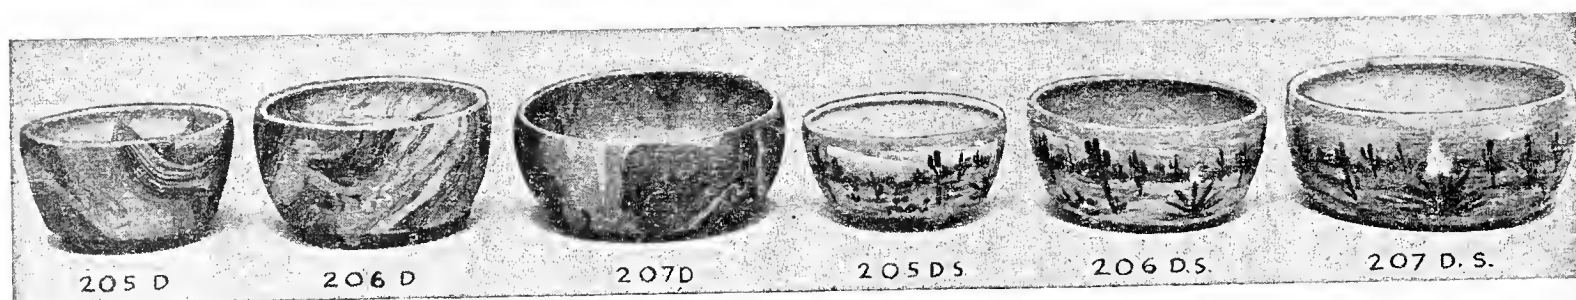

Historic, archived document

Do not assume content reflects current scientific knowledge, policies, or practices.

62.83

Novelty Plant & Pottery Co.

P. O. BOX 1063

Eastland, Texas

All items except the Blue Bonnet and Desert scenes are decorated by Mexican artists with oil enamels in beautiful variegating colors of Red, Blue, Green, Orange and Yellow. The Blue Bonnet and Desert Scenes painted in oil on hand made pottery is the handiwork of Mexican artists.

All prices F. O. B. Eastland, Texas, packed in cartons. No extra charge for packing.

	Size in Inches	ARTICLE	Doz. per Carton	Wgt. per Carton	Price per Dozen
No. 601	1½	Flower Pot <small>Tiny Cactus Pots—Party Favors</small>	12	9 lbs.	\$.18
No. 101	1½	Pee Wee Hat <small>Mint Holders—Party Favors</small>	12	6 lbs.	.18
No. 101B	1½	Bluebonnet Hat—Same as No. 104 (Painted Blue Bonnet Scene)	12	6 lbs.	.48
No. 104	4	Mexican Hat Ash Trays	3	9 lbs.	.48
No. 104B	4	Blue Bonnet Hat—Same No. 104 (except Blue Bonnet Scene)	3	9 lbs.	1.50
No. 105	5	Mexican Hat Ash Tray	2	12 lbs.	.90
No. 106	6	Mexican Hat Ash Tray	1	13 lbs.	1.35
No. 108	8	Mexican Hat Ash Tray—also used for planting small cactus	1	20 lbs.	2.00
No. 6	6	Cactus Pot <small>Pockets in Sides for Planting Cactus or Flowers</small>	1½	29 lbs.	1.80
No. 205D	5	Cactus Bowl—Decorated in Variegated Colors	1	10 lbs.	.90
No. 206	6	Cactus Bowl—Decorated in Variegated Colors	1	14 lbs.	1.10
No. 207D	7	Cactus Bowl—Decorated in Variegated Colors	1	20 lbs.	1.50
No. 205DS	5	Cactus Bowl—Hand Painted in Desert Scene	1	10 lbs.	1.50
No. 206DS	6	Cactus Bowl—Hand Painted in Desert Scene	1	14 lbs.	1.90
No. 207DS	7	Cactus Bowl—Hand Painted in Desert Scene	1	20 lbs.	2.10